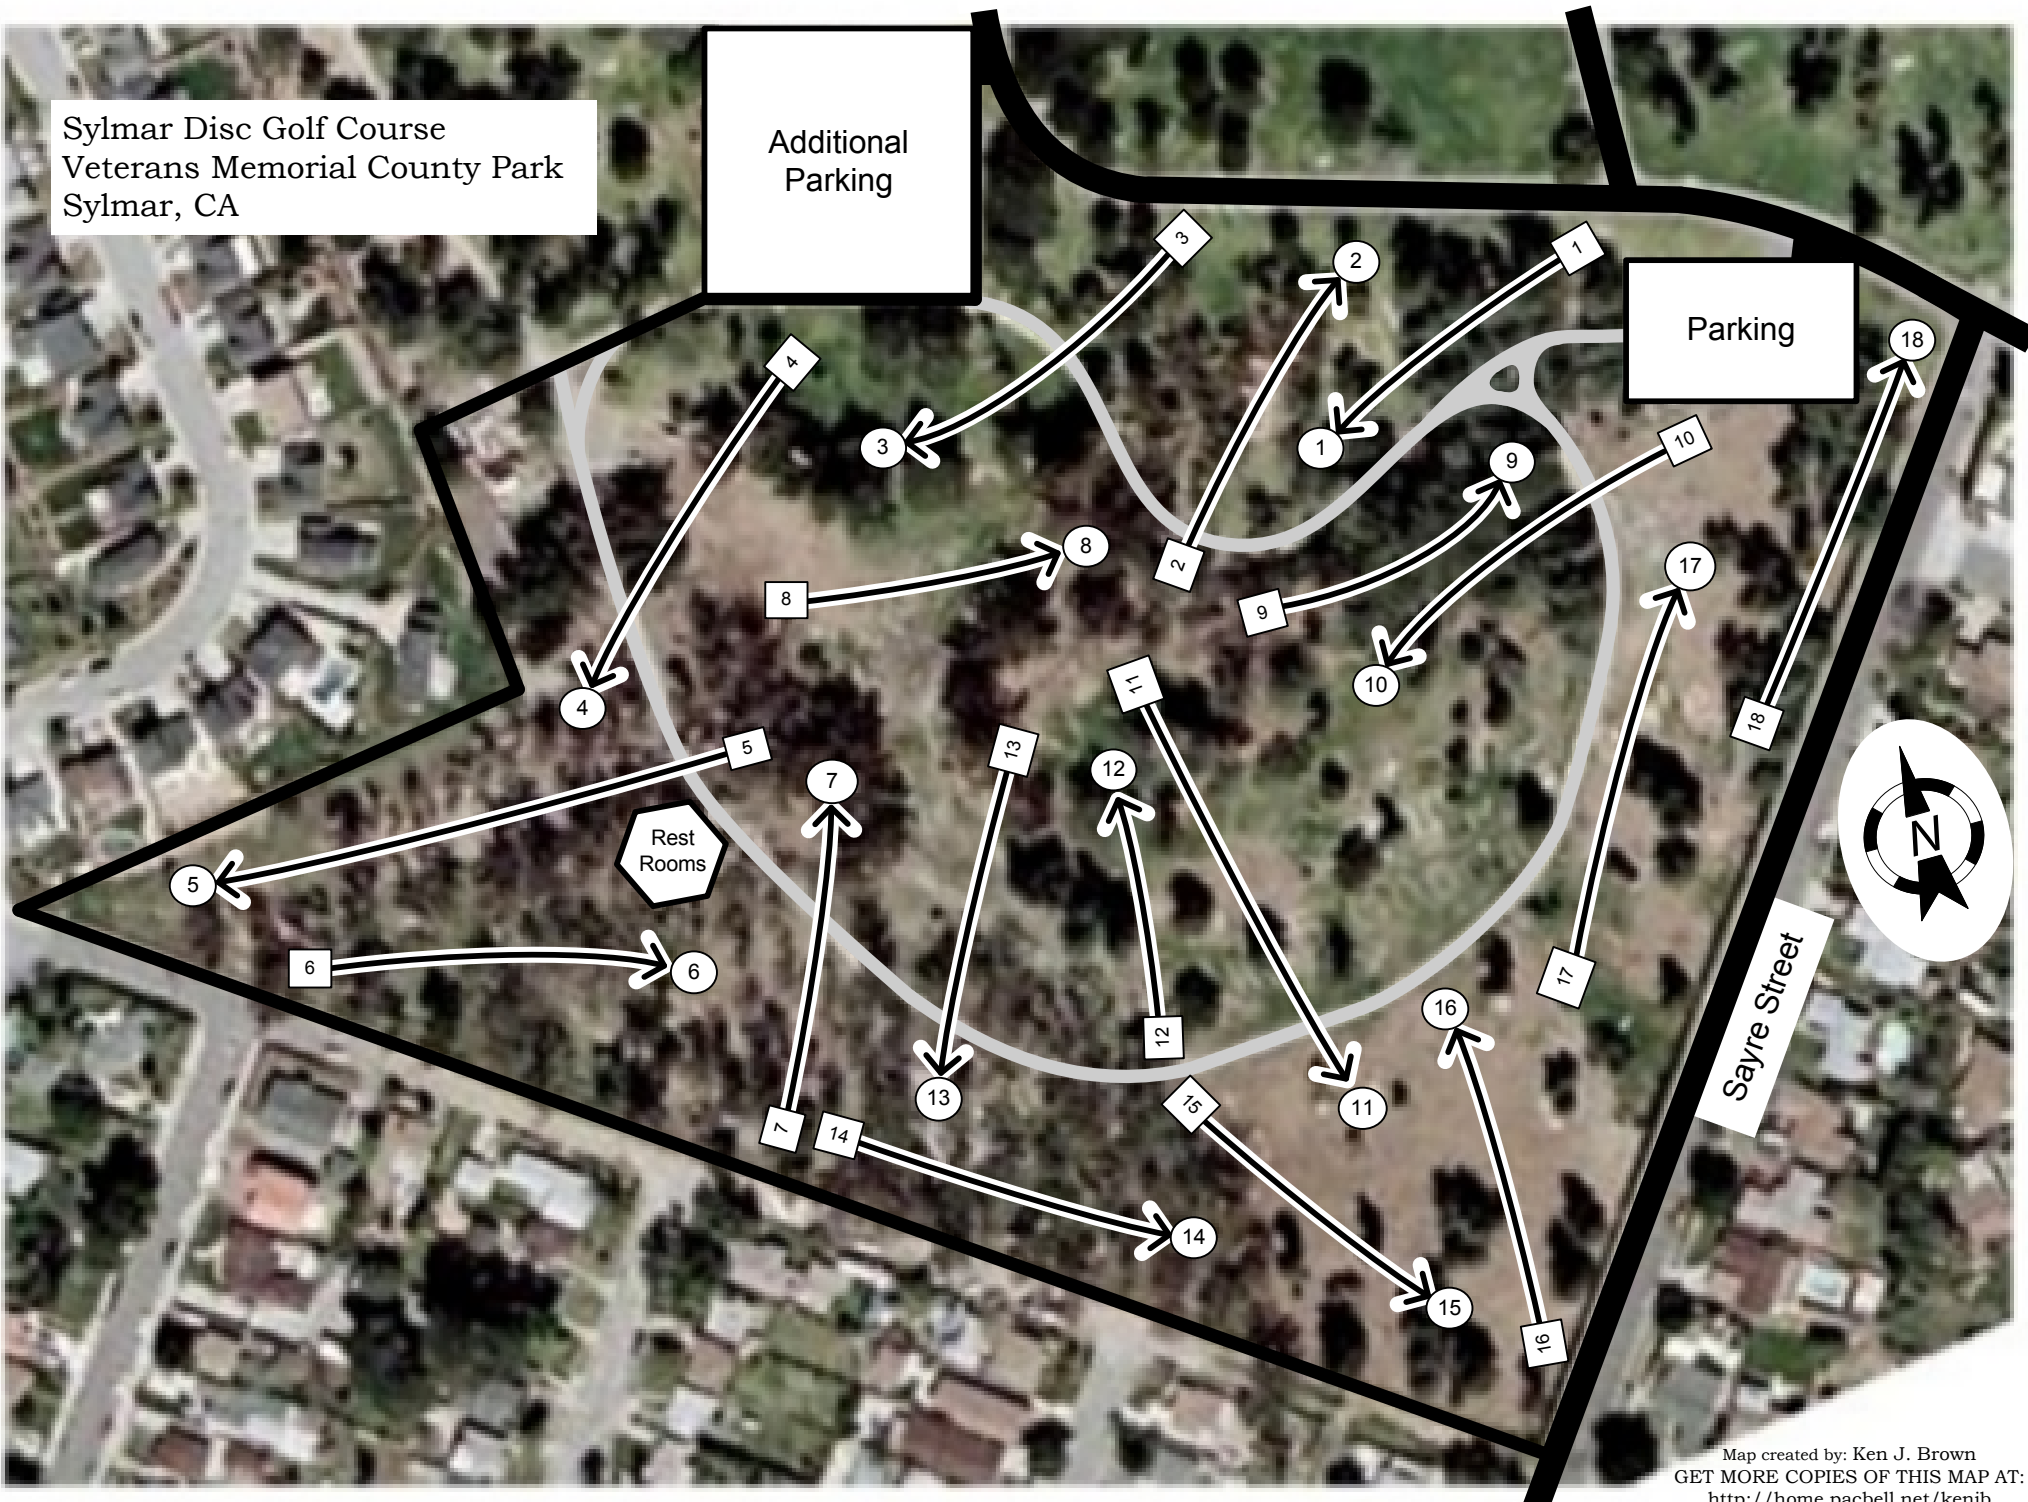

Sylmar Disc Golf Course
Veterans Memorial County Park
Sylmar, CA

Additional
Parking

Parking

Rest
Rooms

Sayre Street

Map created by: Ken J. Brown
GET MORE COPIES OF THIS MAP AT:
<http://home.pacbell.net/kenjb>

Map Updated: 7/30/2005 8:46 PM