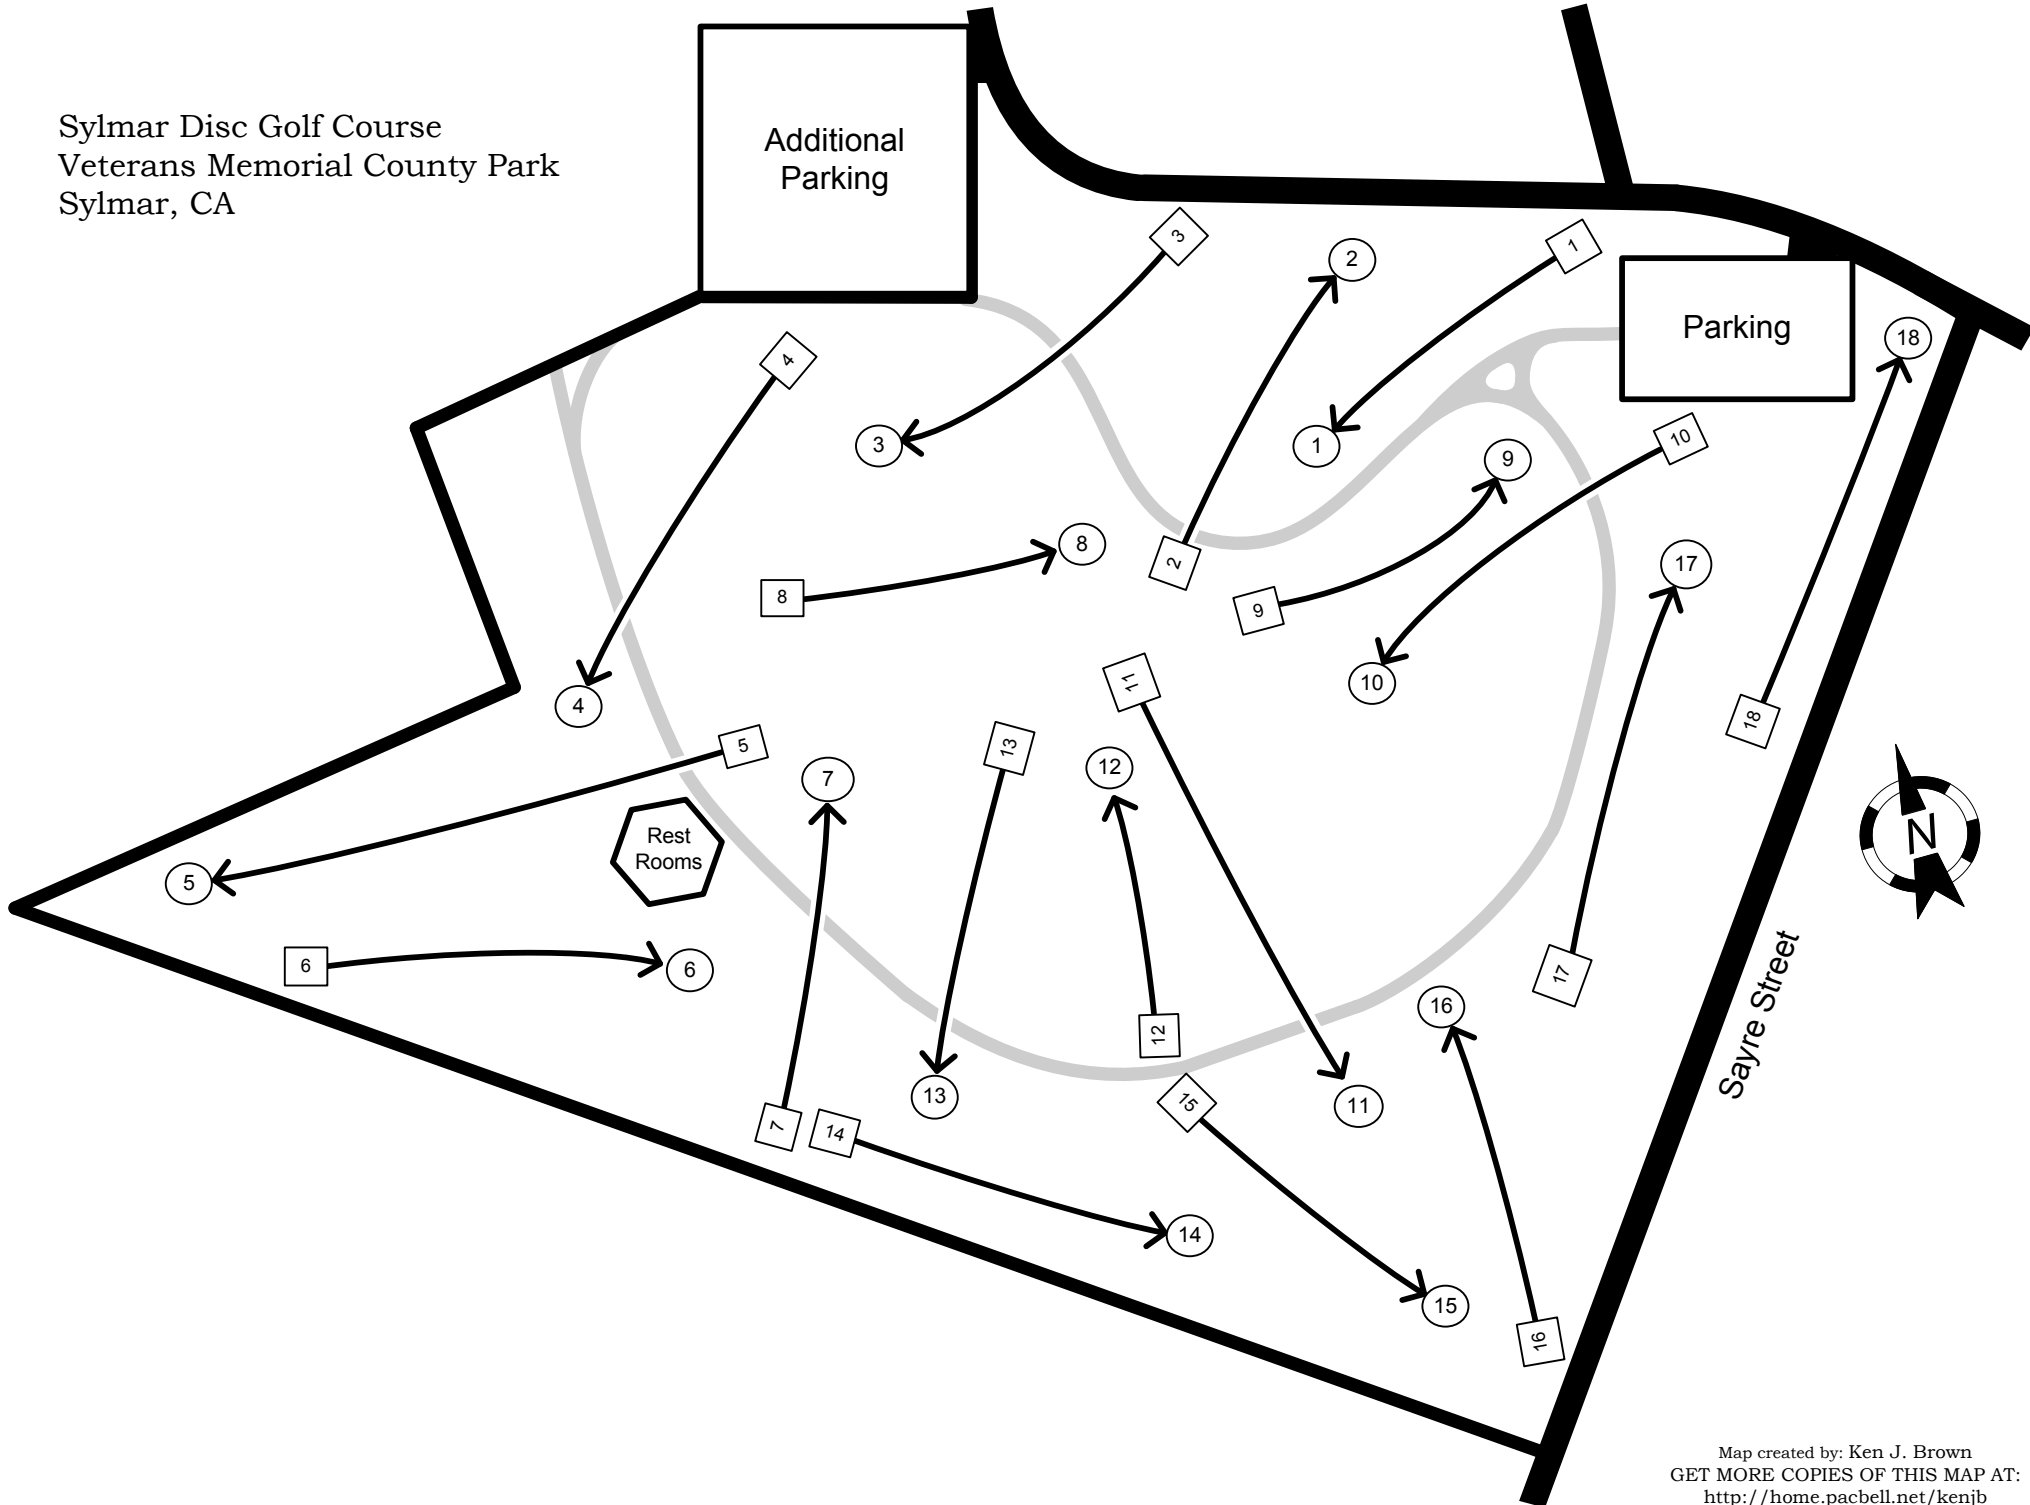

Sylmar Disc Golf Course  
Veterans Memorial County Park  
Sylmar, CA

Map created by: Ken J. Brown  
GET MORE COPIES OF THIS MAP AT:  
<http://home.pacbell.net/kenjb>

Map Updated: 7/30/2005 8:47 PM