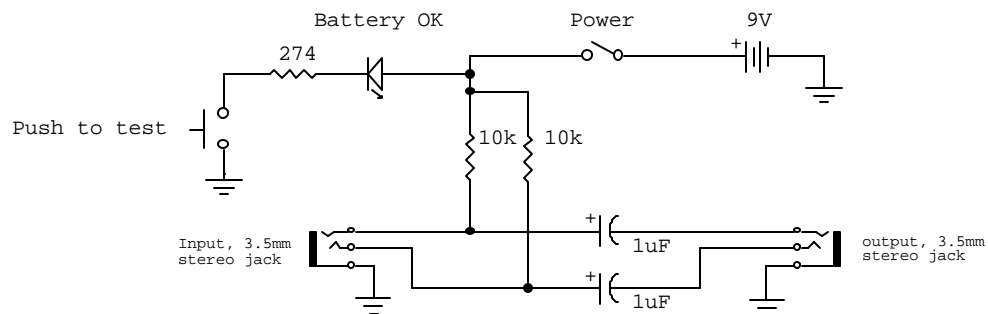

Microphone Assembly

The push-button switch in conjunction with the LED brightness are used to test the battery condition.

Power Box

## Binaural Microphones for Minidisc Recorder

A simple binaural microphone system used for live recording, typically with a "minidisc" recorder.

The NO push-button switch is used to test the battery condition.